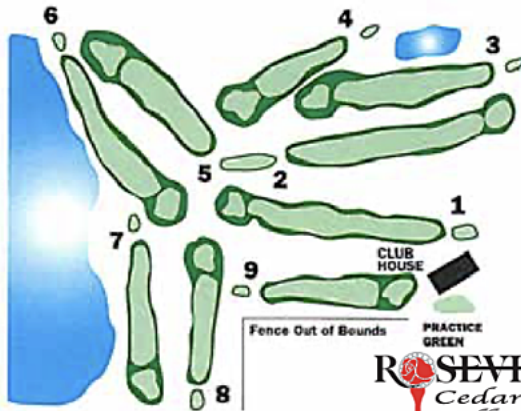

## Roseville Cedarholm Golf Course Rules

1. Roseville Cedarholm Golf staff reserves the right to regulate play.
2. PLEASE REPLACE DIVOTS AND REPAIR BALL MARKS.
3. Please play READY GOLF. That is when it is your turn, be ready! Shorter hitters should hit first. Hit as soon as the group in front of you is SAFELY out of your range. Mark your score on next tee. Take all your clubs when approaching your ball. Keep pace with group ahead of you.
4. Golfers are responsible for any damages caused by his/her ball.
5. Practice or play with more than one ball is not permitted on the course at any time.
6. Lost ball search time limited to one minute.
7. Each player is required to have three clubs, one being a putter.
8. No walkers or caddies allowed on course.
9. Allow faster groups to play through.
10. Have fun and enjoy!

### Out of Bounds

**ROSEVILLE**  
Cedarholm  
Golf Course

© 3/16 ARETE INDUSTRIES B66.456.7483

651-633-TEES (8337)  
2323 Hamline Ave • Roseville, MN  
[www.CityofRoseville.com/Golf](http://www.CityofRoseville.com/Golf)

WHITE	191	191	167	128	154	205	113	112	120	1381
PAR	3	3	3	3	3	3	3	3	3	27
RED	191	191	167	128	154	166	113	112	120	1342
PAR	4	4	3	3	3	4	3	3	3	30
±/-										
HOLE	1	2	3	4	5	6	7	8	9	Tot
±/-										
HCP	2	1	3	6	5	4	8	9	7	